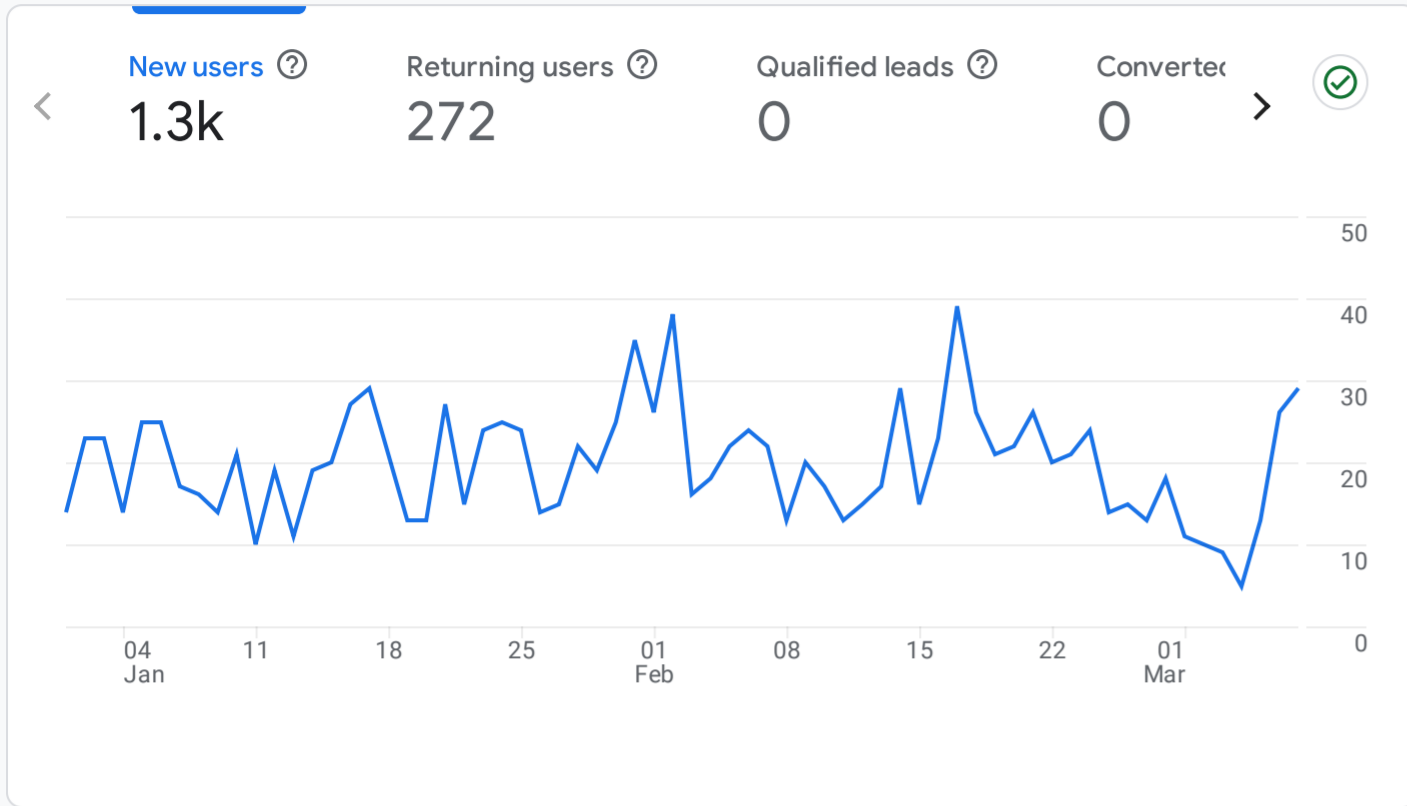

All Users Add comparison

Custom 1 Jan - 7 Mar 2026

Generate leads overview

New users by First user primary ...

| FIRST USER PRIMA... | NEW USERS |
|---------------------|-----------|
| Organic Search | 826 |
| Direct | 309 |
| Organic Social | 162 |
| Referral | 12 |

[View user acquisition](#)

Active users by Audience name

| AUDIENCE NAME | ACTIVE USERS |
|---------------|--------------|
| All Users | 1.3k |

[View audiences](#)

Active users by Town/City

| TOWN/CITY | ACTIVE USERS |
|-------------------|--------------|
| London | 307 |
| Market Harborough | 164 |
| Leicester | 71 |
| Bath | 66 |
| Corby | 44 |
| Birmingham | 42 |
| Norwich | 31 |