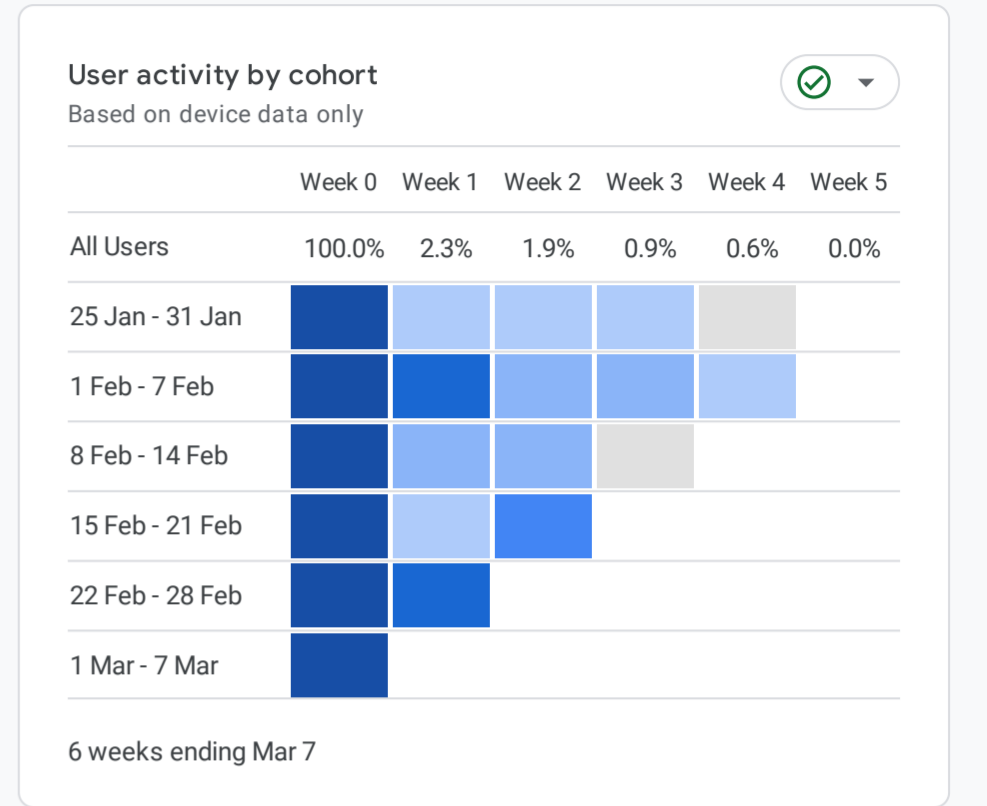

All Users Add comparison

Custom 1 Jan - 7 Mar 2026

Generate leads overview

New users by First user primary ...

| FIRST USER PRIMA... | NEW USERS |
|---------------------|-----------|
| Organic Search | 826 |
| Direct | 309 |
| Organic Social | 162 |
| Referral | 12 |

[View user acquisition](#)

Active users by Audience name

| AUDIENCE NAME | ACTIVE USERS |
|---------------|--------------|
| All Users | 1.3k |

[View audiences](#)

Active users by Town/City

| TOWN/CITY | ACTIVE USERS |
|-------------------|--------------|
| London | 307 |
| Market Harborough | 164 |
| Leicester | 71 |
| Bath | 66 |
| Corby | 44 |
| Birmingham | 42 |
| Norwich | 31 |